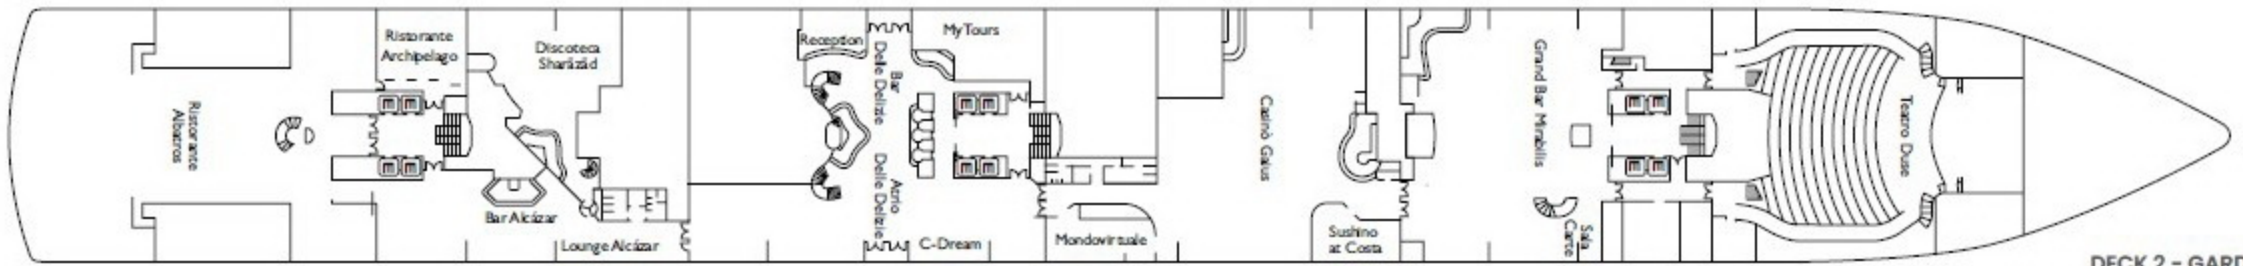

The form of perfection

Gross tonnage: 92.600 t | Length: 294 m | Width: 32,25 m | Cruising speed: 21,6 knots | Max speed: 23,6 knots

Interior cabins

Camelia, Narciso, Giglio, Ortensia, Ibisco, Petunia

Sea view cabins

DECK 12 - GIRASOLE

DECK 11 - FUXIA

DECK 10 - MAGNOLIA

DECK 9 - ORCHIDEA

DECK 8 - PETUNIA

DECK 7 - IBISCO

DECK 6 - ORTENSIA

DECK 5 - GIGLIO

DECK 4 - CAMELIA

DECK 3 - AZALEA

DECK 2 - GARDENIA

DECK 1 - NARCISO