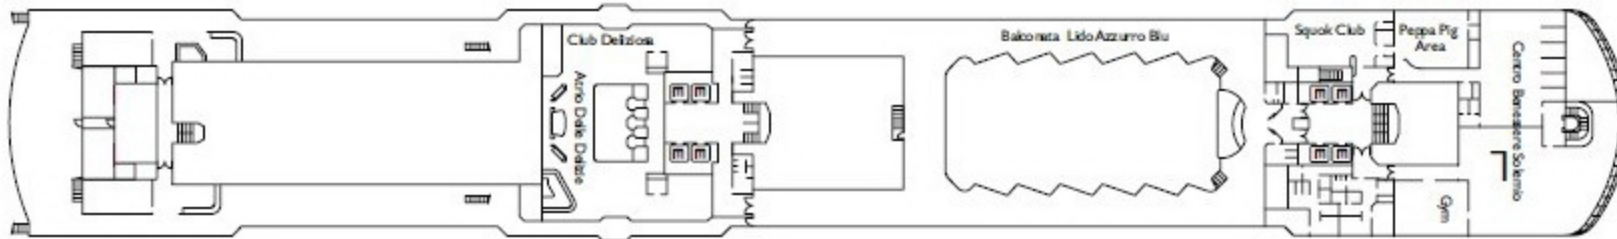

Sushino at Costa

Gym

Theater Duse

NB: double beds are available in all categories of cabin. 3rd and 4th beds are available in all categories.

- ✓ cabins with partially limited view
- X cabins without views
- H cabins for disabled guests
- C interconnecting cabins
- E lift
- 1 high bed
- single sofa bed
- ▲▲ 2 low beds that cannot be converted into a double
- ◊ 1 double bed that cannot be converted into two low beds

DECK 12 - GIRASOLE

DECK 11 - FUXIA

DECK 10 - MAGNOLIA

DECK 9 - ORCHIDEA

DECK 8 - PETUNIA

DECK 7 - IBISCO

DECK 6 - ORTENSIA

DECK 5 - GIGLIO