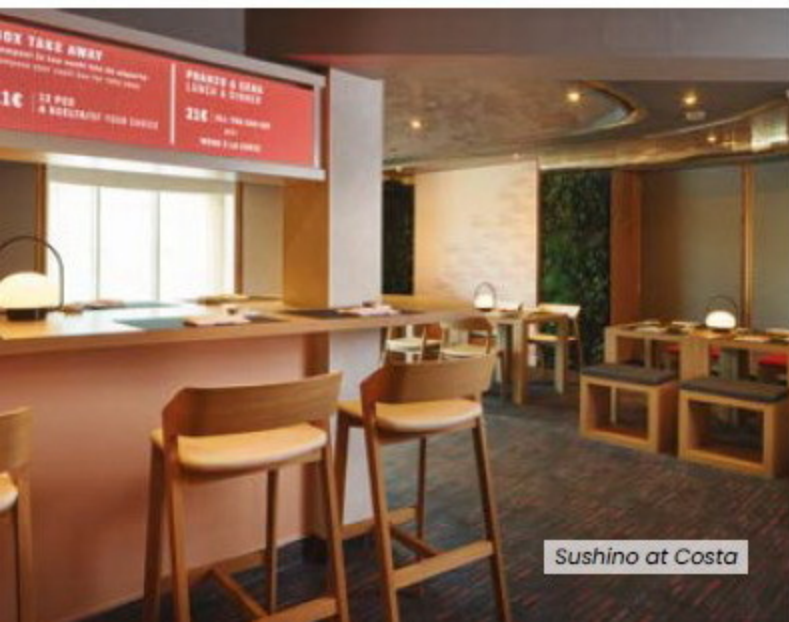

Panorama Suite with ocean view balcony.

Camelia, Giglio, Ortensia, Ibisco, Petunia

Gran Suite with ocean view balcony.

Ibisco

TASTE

• 6 restaurants, including the Club Restaurant, the Archipelago Restaurant, the Sushino at Costa, requiring payment, by reservation and the Pizzeria Pummid'Oro requiring payment • 11 bars and lounges, including the Gelateria-Cioccolateria Amarillo and a Wine Bar requiring payment.

WELLNESS AND SPORT

• The Solemio wellness center: on two decks, with gym, thermal baths, thalassotherapy pool, treatment rooms, sauna, Turkish bath, UVA solarium • 5 hot tubs • 4 pools, including two with automatic cover • Multisport field • Outside jogging route.

ENTERTAINMENT

• Theater on three decks • Casino • Club • deck pool with automatic glass roof and giant screen • Toboga water slide • Library • Shop Gallery • Mondovirtuale • Peppa Pig Area • Squok Club • Baby pool.