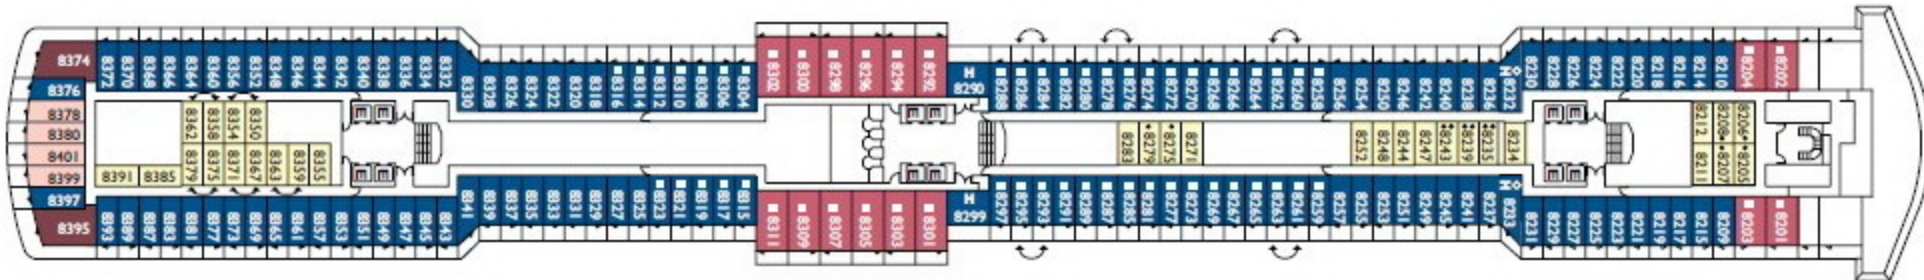

The form of perfection

Gross tonnage: 92.600 t | Length: 294 m | Width: 32,25 m | Cruising speed: 21,6 knots | Max speed: 23,6 knots

Interior cabins

Camelia, Narciso, Giglio, Ortensia, Ibisco, Petunia

Sea view cabins

DECK 12 - GIRASOLE

DECK 11 - FUXIA

DECK 10 - MAGNOLIA

DECK 9 - ORCHIDEA

DECK 8 - PETUNIA

DECK 7 - IBISCO

DECK 6 - ORTENSIA

DECK 5 - GIGLIO

DECK 4 - CAMELIA

DECK 3 - AZALEA

DECK 2 - GARDENIA

DECK 1 - NARCISO