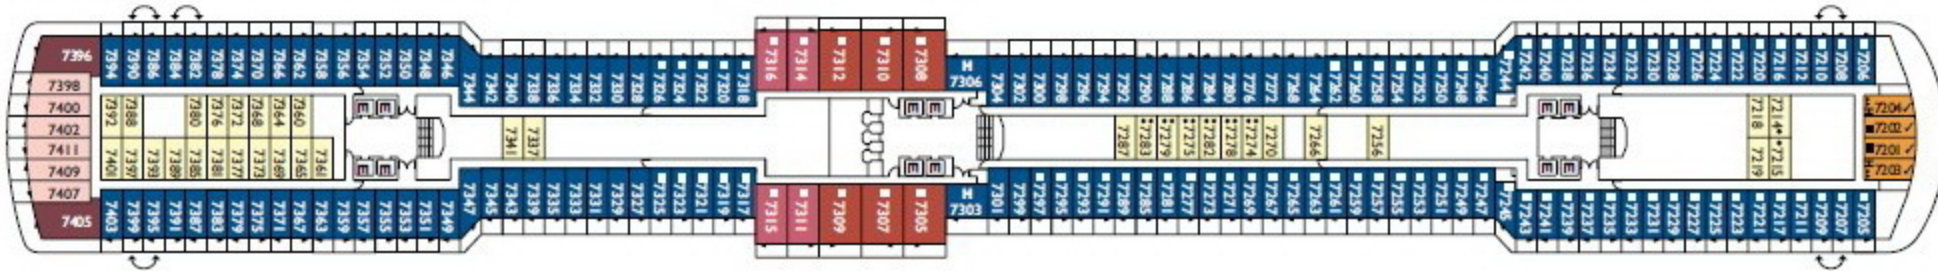

The form of perfection

Gross tonnage: 92.600 t | Length: 294 m | Width: 32,25 m | Cruising speed: 21,6 knots | Max speed: 23,6 knots

Interior cabins

Camelia, Narciso, Giglio, Ortensia, Ibisco, Petunia

Sea view cabins

DECK 12 - GIRASOLE

DECK 11 - FUXIA

DECK 10 - MAGNOLIA

DECK 9 - ORCHIDEA

DECK 8 - PETUNIA

DECK 7 - IBISCO

DECK 6 - ORTENSIA

DECK 5 - GIGLIO

DECK 4 - CAMELIA

DECK 3 - AZALEA

DECK 2 - GARDENIA

DECK 1 - NARCISO