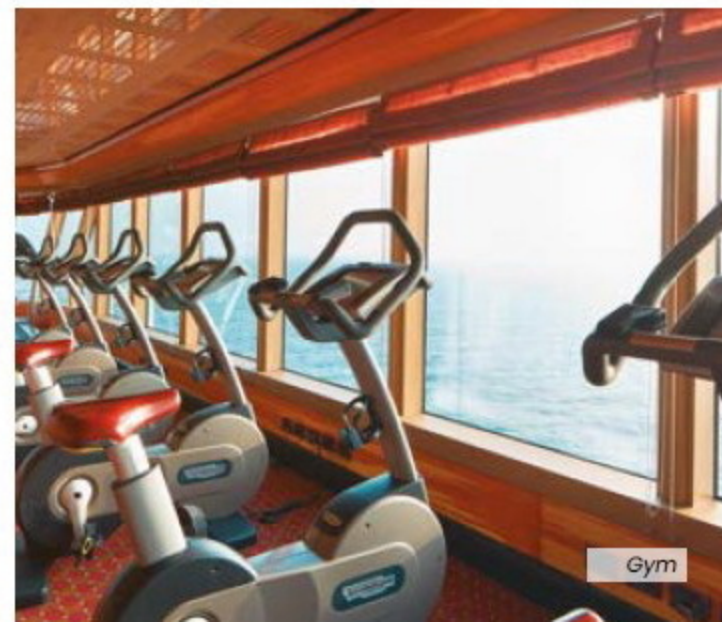

Costa **Deliziosa.**

The form of perfection

Gross tonnage: 92.600 t | Length: 294 m | Width: 32,25 m | Cruising speed: 21,6 knots | Max speed: 23,6 knots

Interior cabins

Camelia, Narciso, Giglio, Ortensia, Ibisco, Petunia

Sea view cabins

Camelia, Narciso, Ortensia, Ibisco

Sea balcony cabins

Camelia, Giglio, Ortensia, Ibisco, Petunia

Suites

Mini Suite with ocean view balcony.

Camelia, Giglio, Ibisco, Petunia

Suite with ocean view balcony.

Giglio, Ortensia, Ibisco, Petunia

Panorama Suite with ocean view balcony.

Camelia, Giglio, Ortensia, Ibisco, Petunia

Gran Suite with ocean view balcony.

Ibisco

TASTE

• 6 restaurants, including the Club Restaurant, the Archipelago Restaurant, the Sushino at Costa, requiring payment, by reservation and the Pizzeria Pummid'Oro requiring payment • 11 bars and lounges, including the Gelateria-Cioccolateria Amarillo and a Wine Bar requiring payment.

WELLNESS AND SPORT

• The Solemio wellness center: on two decks, with gym, thermal baths, thalassotherapy pool, treatment rooms, sauna, Turkish bath, UVA solarium • 5 hot tubs • 4 pools, including two with automatic cover • Multisport field • Outside jogging route.

ENTERTAINMENT

• Theater on three decks • Casino • Club • deck pool with automatic glass roof and giant screen • Toboga water slide • Library • Shop Gallery • Mondovirtuale • Peppa Pig Area • Squok Club • Baby pool.

Gym