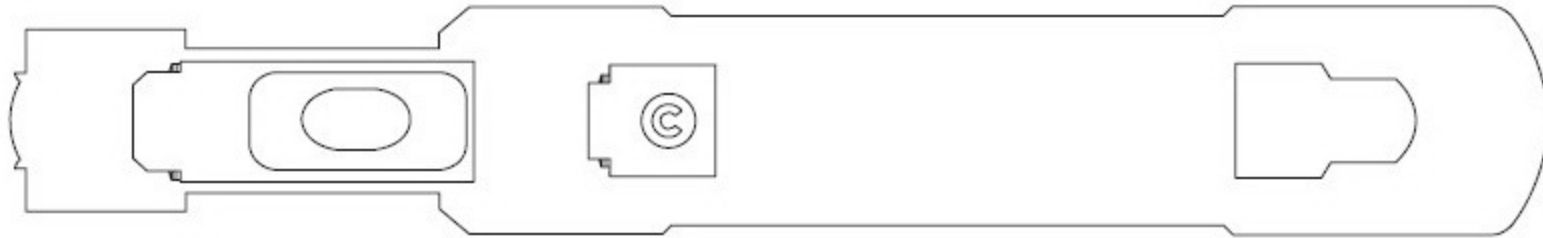

NB: double beds are available in all categories of cabin. 3rd and 4th beds are available in all categories.

- ✓ cabins with partially limited view
- X cabins without views
- H cabins for disabled guests
- C interconnecting cabins
- E lift
- 1 high bed
- single sofa bed
- ▲▲ 2 low beds that cannot be converted into a double
- ◊ 1 double bed that cannot be converted into two low beds