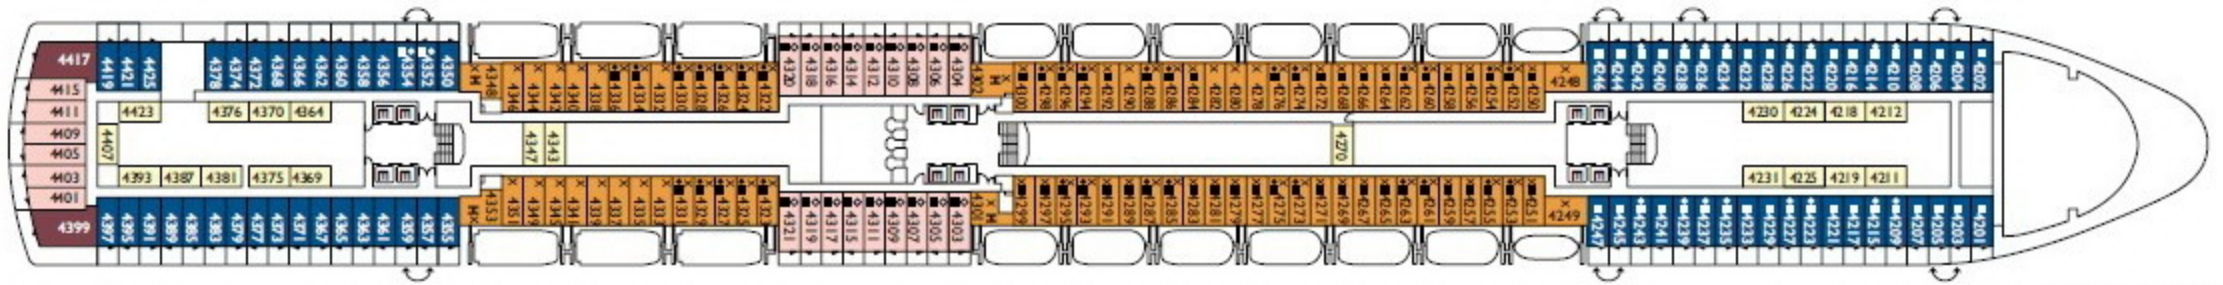

The form of perfection

Gross tonnage: 92.600 t | Length: 294 m | Width: 32,25 m | Cruising speed: 21,6 knots | Max speed: 23,6 knots

Interior cabins

Camelia, Narciso, Giglio, Ortensia, Ibisco, Petunia

Sea view cabins

Sushino at Costa

Gym

Theater Duse

NB: double beds are available in all categories of cabin. 3rd and 4th beds are available in all categories.

- ✓ cabins with partially limited view
- X cabins without views
- H cabins for disabled guests
- C interconnecting cabins
- E lift
- 1 high bed
- single sofa bed
- ▲▲ 2 low beds that cannot be converted into a double
- ◊ 1 double bed that cannot be converted into two low beds

DECK 12 - GIRASOLE

DECK 11 - FUXIA

DECK 10 - MAGNOLIA

DECK 9 - ORCHIDEA

DECK 8 - PETUNIA

DECK 7 - IBISCO

DECK 6 - ORTENSIA

DECK 5 - GIGLIO

DECK 4 - CAMELIA

DECK 3 - AZALEA

DECK 2 - GARDENIA

DECK 1 - NARCISO