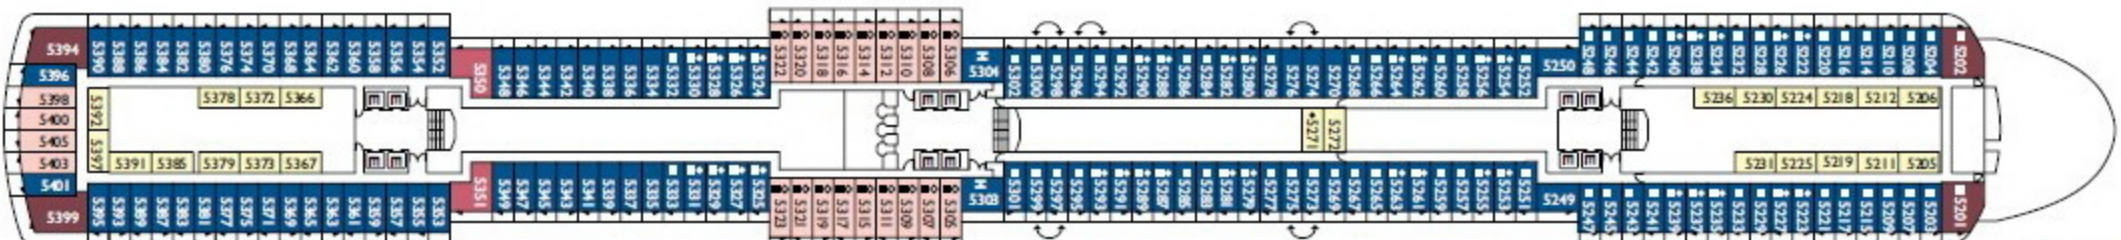

The form of perfection

Gross tonnage: 92.600 t | Length: 294 m | Width: 32,25 m | Cruising speed: 21,6 knots | Max speed: 23,6 knots

Interior cabins

Camelia, Narciso, Giglio, Ortensia, Ibisco, Petunia

Sea view cabins

DECK 12 - GIRASOLE

DECK 11 - FUXIA

DECK 10 - MAGNOLIA

DECK 9 - ORCHIDEA

DECK 8 - PETUNIA

DECK 7 - IBISCO

DECK 6 - ORTENSIA

DECK 5 - GIGLIO

DECK 4 - CAMELIA

DECK 3 - AZALEA

DECK 2 - GARDENIA

DECK 1 - NARCISO