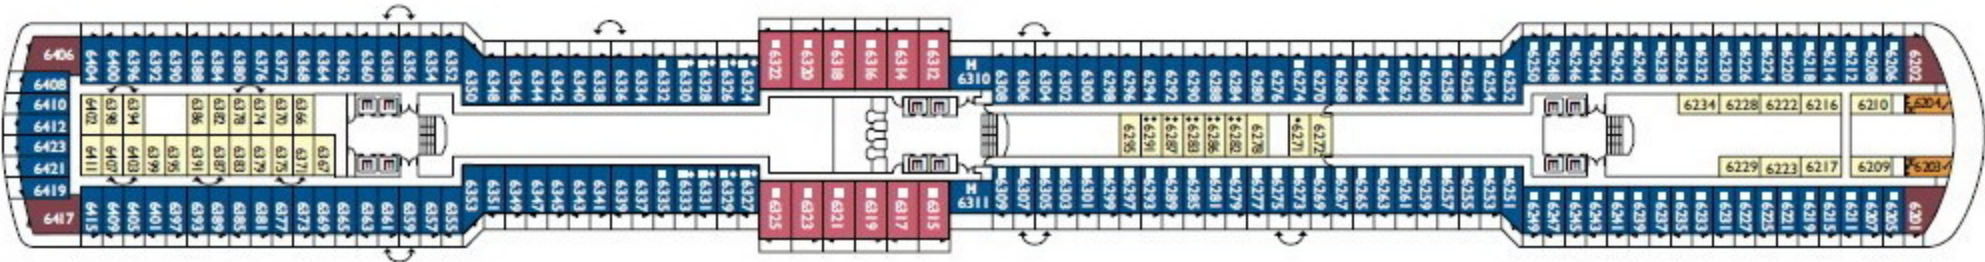

The form of perfection

Gross tonnage: 92.600 t | Length: 294 m | Width: 32,25 m | Cruising speed: 21,6 knots | Max speed: 23,6 knots

Interior cabins

Camelia, Narciso, Giglio, Ortensia, Ibisco, Petunia

Sea view cabins

DECK 12 - GIRASOLE

DECK 11 - FUXIA

DECK 10 - MAGNOLIA

DECK 9 - ORCHIDEA

DECK 8 - PETUNIA

DECK 7 - IBISCO

DECK 6 - ORTENSIA

DECK 5 - GIGLIO

DECK 4 - CAMELIA

DECK 3 - AZALEA

DECK 2 - GARDENIA

DECK 1 - NARCISO