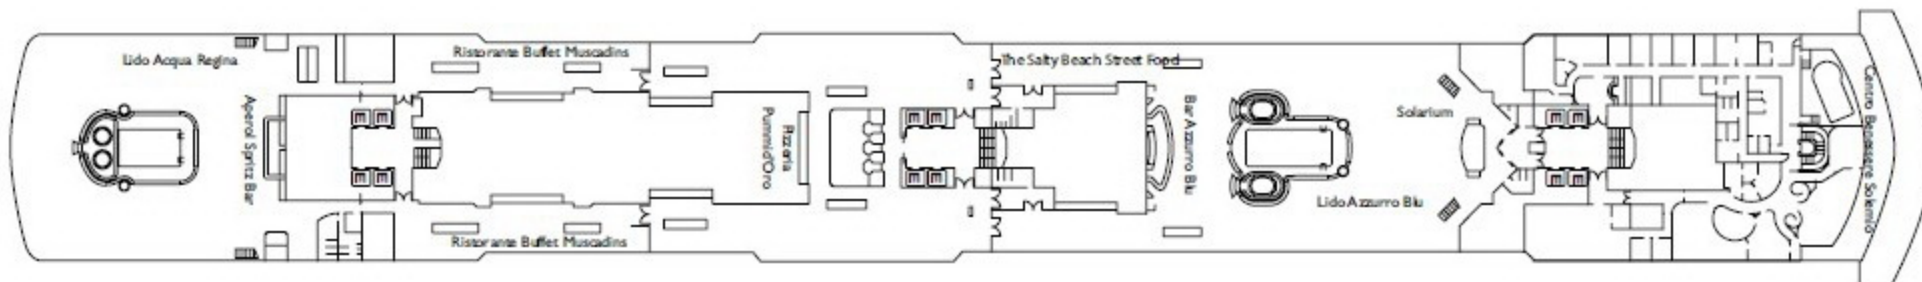

The form of perfection

Gross tonnage: 92.600 t | Length: 294 m | Width: 32,25 m | Cruising speed: 21,6 knots | Max speed: 23,6 knots

Interior cabins

Camelia, Narciso, Giglio, Ortensia, Ibisco, Petunia

Sea view cabins

Sushino at Costa

Gym

Theater Duse

NB: double beds are available in all categories of cabin. 3rd and 4th beds are available in all categories.

- ✓ cabins with partially limited view
- X cabins without views
- H cabins for disabled guests
- C interconnecting cabins
- E lift
- 1 high bed
- single sofa bed
- ▲▲ 2 low beds that cannot be converted into a double
- ◊ 1 double bed that cannot be converted into two low beds

DECK 12 - GIRASOLE

DECK 11 - FUXIA

DECK 10 - MAGNOLIA

DECK 9 - ORCHIDEA

DECK 8 - PETUNIA

DECK 7 - IBISCO

DECK 6 - ORTENSIA

DECK 5 - GIGLIO