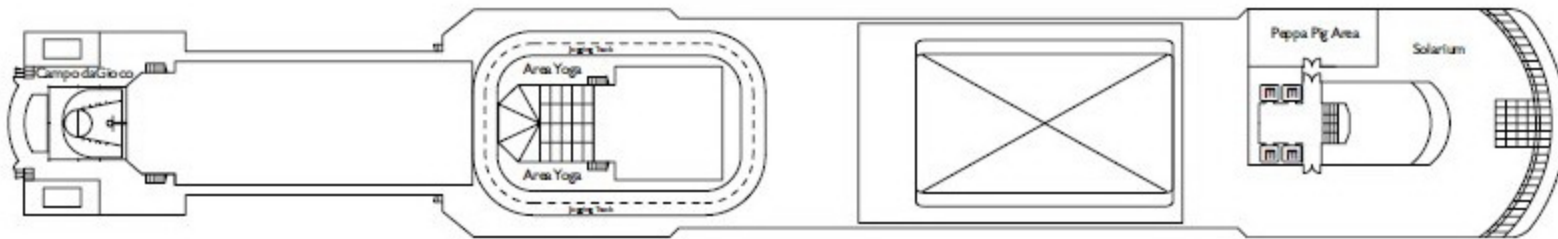

NB: double beds are available in all categories of cabin. 3rd and 4th beds are available in all categories.

- ✓ cabins with partially limited view
- X cabins without views
- H cabins for disabled guests
- C interconnecting cabins
- E lift
- 1 high bed
- single sofa bed
- ▲▲ 2 low beds that cannot be converted into a double
- ◊ 1 double bed that cannot be converted into two low beds