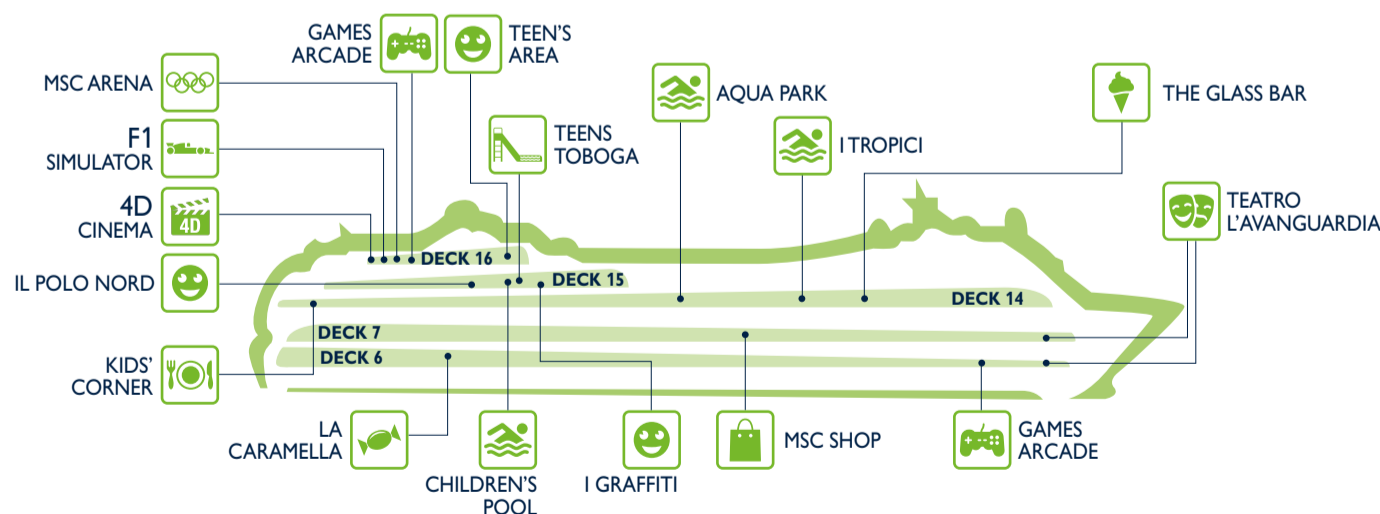

Restaurants	Deck
EL SOMBRERO TEX MEX	7
L'AFRICANA BUFFET RESTAURANT	14
RED VELVET	5
SPORTS BAR (American finger food)	7
IL CERCHIO D'ORO	6
ZANZIBAR BUFFET RESTAURANT	14

Outdoor Bars	Deck
BAR DELLE FONTANE	14
GAUDI BAR	15
I TROPICI BAR	14
THE GLASS BAR	14
TOP 18 BAR	18

SHOPPING

Shops	Deck
ACCESSORIES SHOP	6
EXCURSION OFFICE	6
IL GIOIELLO	6
L'ANGOLO DELL'OGGETTO	6
LA BOUTIQUE	6
LA CARAMELLA	6

Shops	Deck
LA PROFUMERIA	7
MSC AUREA SPA	14
MSC SHOP	7
PHOTO SHOP	7
THE MINI MALL	6
THE POOL SHOP	14

ENTERTAINMENT

Fun	Deck
4D CINEMA	16
AQUA PARK	14
CASINÒ DELLE PALME	6
CYBERLIBRARY	5
F1 SIMULATOR	16
GALLERY PLAZA	7
GAMES ARCADE	6
	16

Fun	Deck
IL TRANSATLANTICO PIANO BAR	7
I TROPICI (Covered Pool)	14
L'INSOLITO LOUNGE	7
LIDO CATALANO	15
LIQUID DISCO	16
SHUFFLEBOARD	16
TEATRO L'AVANGUARDIA	6
	7

FAMILY & FUN

Family Areas	Deck
4D CINEMA	16
AQUA PARK	14
CHILDREN'S POOL	15
F1 SIMULATOR	16
GAMES ARCADE	6
	16
I GRAFFITI (12-17 yrs)	15
I TROPICI (Covered Pool)	14
IL POLO NORD (under 12 yrs)	15

Family Areas	Deck
KIDS' CORNER (Buffet)	14
LA CARAMELLA	6
MSC SHOP	7
MSC ARENA	16
TEEN'S AREA	16
TEENS TOBOGA	15
TEATRO L'AVANGUARDIA	6
	7
THE GLASS BAR	14