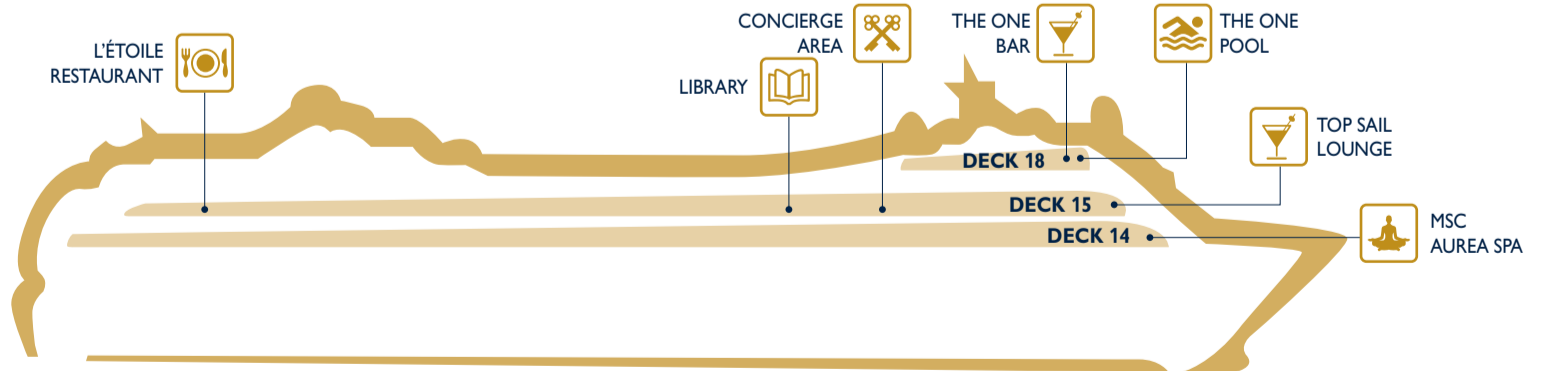

INFORMATION	EXCURSION OFFICE	LIFT	STAIRS	TELEPHONE	EXIT ENTRANCE	TOILETS	CHANGING STATION	SMOKING AREAS <i>Further restrictions may apply depending on local regulations. Please always refer to the signs available.</i>	MSC YACHT CLUB
-------------	------------------	------	--------	-----------	---------------	---------	------------------	--	----------------

DECK 18 The One Bar The One Pool TOP 18 Exclusive Solarium DECK 16 4D Cinema F1 Simulator Games Arcade Liquid Disco MSC Arena Shuffleboard Squash Teen's Area	DECK 15 Children's Pool Concierge Area Gaudi Bar I Graffiti Il Polo Nord L'Étoile Restaurant Lido Catalano Power Walking Track Teens Toboga Top Sail Lounge	DECK 14 Aqua Park Bar delle Fontane Gym I Tropici Covered pool L'Africana Buffet Restaurant MSC Aurea Spa The Glass Bar The Pool Shop Zanzibar Buffet Restaurant	DECK 7 El Sombrero Tex Mex Gallery Plaza Il Cappuccino Coffee Bar Il Transatlantico Piano Bar L'Insolito Lounge Bar & music La Cantina Toscana Manhattan Bar Photo Gallery Photo Shop Shops Sports Bar Teatro L'Avanguardia	DECK 6 Casinò delle Palme Excursion Office Games Arcade Il Cerchio d'Oro Restaurant Le Vele Bar Piazza San Giorgio Red Velvet Restaurant Shops Teatro L'Avanguardia The Cigar Lounge Voyagers Club Info Point	DECK 5 Business Center Cyberlibrary Fantasia Bar Reception - Guest service Red Velvet Restaurant DECK 4 Medical Center Tender Access
---	--	--	--	---	--

MSC YACHT CLUB	Deck
CONCIERGE AREA	15
L'ÉTOILE RESTAURANT	15
LIBRARY	15
MSC AUREA SPA	14
THE ONE BAR	18
THE ONE POOL	18
TOP SAIL LOUNGE	15

USEFUL NUMBERS	
RECEPTION - GUEST SERVICE	99
EXCURSION OFFICE	2804
MEDICAL EMERGENCY	115
MINI & JUNIORS CLUB	2877/2890
MSC AUREA SPA	2732
JEAN LOUIS DAVID - HAIR SALON	2730
ONBOARD EMERGENCY NUMBER	2300
MSC FANTASIA (for ship emergency)	On your Cruise Card