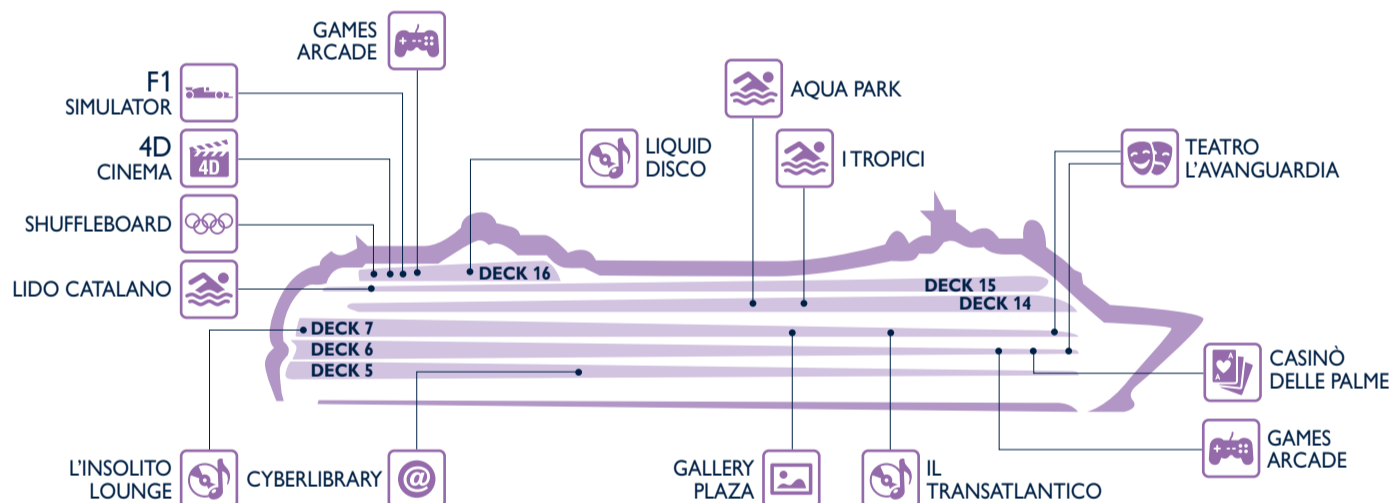

Restaurants	Deck
EL SOMBRERO TEX MEX	7
L'AFRICANA BUFFET RESTAURANT	14
RED VELVET	5
SPORTS BAR (American finger food)	7
IL CERCHIO D'ORO	6
ZANZIBAR BUFFET RESTAURANT	14

Outdoor Bars	Deck
BAR DELLE FONTANE	14
GAUDI BAR	15
I TROPICI BAR	14
THE GLASS BAR	14
TOP 18 BAR	18

SHOPPING

Shops	Deck
ACCESSORIES SHOP	6
EXCURSION OFFICE	6
IL GIOIELLO	6
L'ANGOLO DELL'OGGETTO	6
LA BOUTIQUE	6
LA CARAMELLA	6

Shops	Deck
LA PROFUMERIA	7
MSC AUREA SPA	14
MSC SHOP	7
PHOTO SHOP	7
THE MINI MALL	6
THE POOL SHOP	14

ENTERTAINMENT

Fun	Deck
4D CINEMA	16
AQUA PARK	14
CASINÒ DELLE PALME	6
CYBERLIBRARY	5
F1 SIMULATOR	16
GALLERY PLAZA	7
GAMES ARCADE	6
	16

Fun	Deck
IL TRANSATLANTICO PIANO BAR	7
I TROPICI (Covered Pool)	14
L'INSOLITO LOUNGE	7
LIDO CATALANO	15
LIQUID DISCO	16
SHUFFLEBOARD	16
TEATRO L'AVANGUARDIA	6
	7

FAMILY & FUN

Family Areas	Deck
4D CINEMA	16
AQUA PARK	14
CHILDREN'S POOL	15
F1 SIMULATOR	16
GAMES ARCADE	6
	16
I GRAFFITI (12-17 yrs)	15
I TROPICI (Covered Pool)	14
IL POLO NORD (under 12 yrs)	15

Family Areas	Deck
KIDS' CORNER (Buffet)	14
LA CARAMELLA	6
MSC SHOP	7
MSC ARENA	16
TEEN'S AREA	16
TEENS TOBOGA	15
TEATRO L'AVANGUARDIA	6
	7
THE GLASS BAR	14