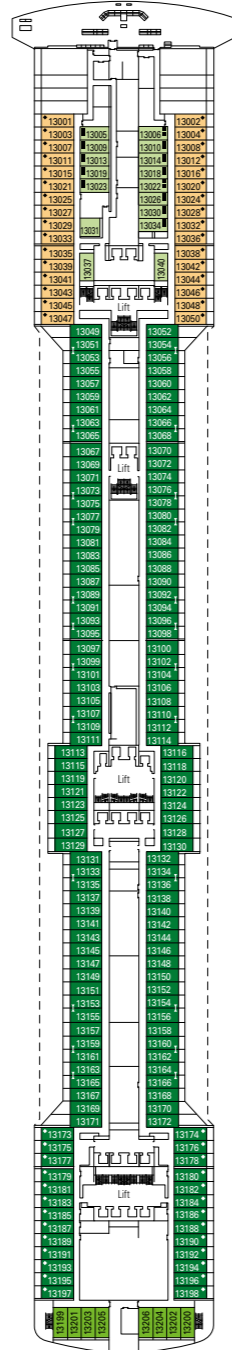

LEGEND

- ▲ Sofa bed
- Double sofa bed
- 3rd bed is a pullman bed
- 3rd and 4th beds are pullman beds
- ↔ Connecting Cabins
- ◻ Cabins with panoramic sealed window
- H Cabins for guests with disabilities or reduced mobility
- ◐ Cabins with partial view
- Balcony with metal balustrade
- ◑ Balcony with half glass half metal balustrade

*The ship offers many family cabins which are the combination of 2 connected cabins. Please contact your travel agent for all the available options.
*All cabins have one double bed convertible to two single beds.
*3rd bed available in all categories.
*4th bed available in all categories except for Aurea Suites and MSC Yacht Club Suites.
*Sealed panoramic window.

DECK 16
AURORA

DECK 15
SPLENDIDO

DECK 13
ARCOBALENO