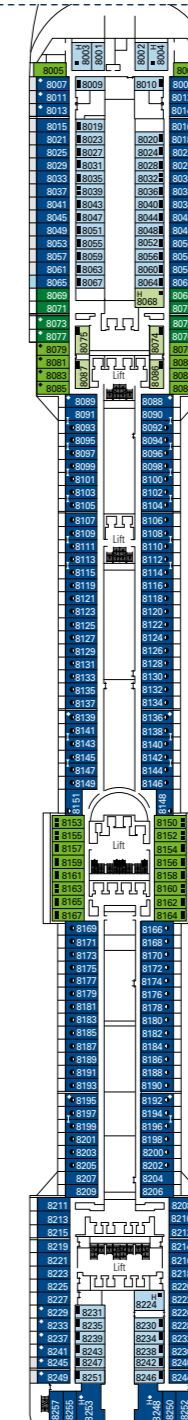

MSC Fantasia

Use the deck plans to select your ideal cabin.
Choose the deck you wish then use the colours to identify the category of accommodation you desire.

Cabins 1637 | Guests 4363

Cabin Categories and Experiences.

LEGEND

- ▲ Sofa bed
- ◆ Double sofa bed
- 3rd bed is a pullman bed
- 3rd and 4th beds are pullman beds
- ↔ Connecting Cabins
- ◻ Cabins with panoramic sealed window
- H Cabins for guests with disabilities or reduced mobility
- ◐ Cabins with partial view
- Balcony with metal balustrade
- ◑ Balcony with half glass half metal balustrade

DECK 16
AURORA

DECK 15
SPLENDIDO

DECK 13
ARCOBALENO

DECK 12
INCANTO

DECK 11
MERAVIGLIA

DECK 10
SOGNO

DECK 9
RADIO SO

DECK 8
FAVOLA

DECK 5
FANTASIA

*Data and descriptions are subject to change and will be verified at the time of booking.