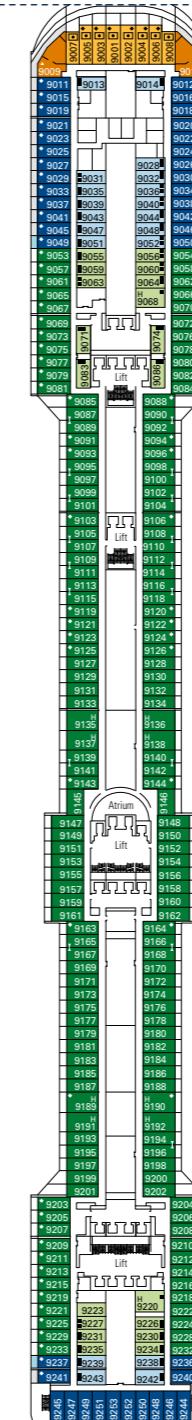

MSC Fantasia

Use the deck plans to select your ideal cabin.
Choose the deck you wish then use the colours to identify the category of accommodation you desire.

Cabins 1637 | Guests 4363

Cabin Categories and Experiences.

LEGEND

- ▲ Sofa bed
- ◆ Double sofa bed
- 3rd bed is a pullman bed
- 3rd and 4th beds are pullman beds
- ↔ Connecting Cabins
- ◻ Cabins with panoramic sealed window
- H Cabins for guests with disabilities or reduced mobility
- ◐ Cabins with partial view
- Balcony with metal balustrade
- ◑ Balcony with half glass half metal balustrade

DECK 16
AURORA

DECK 15
SPLENDIDO

DECK 13
ARCOBALENO

DECK 12
INCANTO

DECK 11
MERAVIGLIA

DECK 10
SOGNO

DECK 9
RADIO SO

DECK 8
FAVOLA

DECK 5
FANTASIA

*Data and descriptions are subject to change and will be verified at the time of booking.