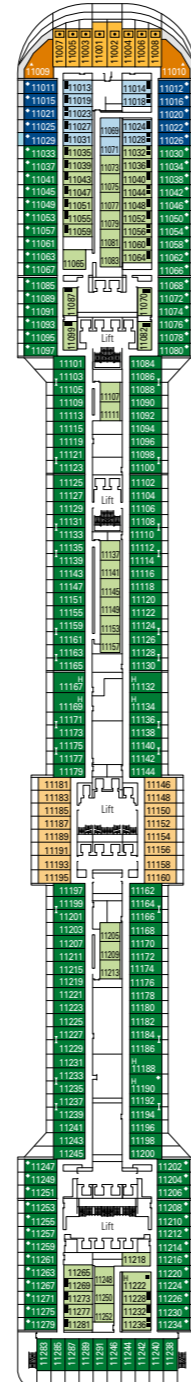

MSC Fantasia

Use the deck plans to select your ideal cabin.
Choose the deck you wish then use the colours to identify the category of accommodation you desire.

Cabins 1637 | Guests 4363

Cabin Categories and Experiences.

LEGEND

- ▲ Sofa bed
- ◆ Double sofa bed
- 3rd bed is a pullman bed
- 3rd and 4th beds are pullman beds
- ↔ Connecting Cabins
- ◻ Cabins with panoramic sealed window
- H Cabins for guests with disabilities or reduced mobility
- ◐ Cabins with partial view
- Balcony with metal balustrade
- ◑ Balcony with half glass half metal balustrade

DECK 16
AURORA

DECK 15
SPLENDIDO

DECK 13
ARCOBALENO

DECK 12
INCANTO

DECK 11
MERAVIGLIA

DECK 10
SOGNO

DECK 9
RADIO SO

DECK 8
FAVOLA

DECK 5
FANTASIA

*Data and descriptions are subject to change and will be verified at the time of booking.