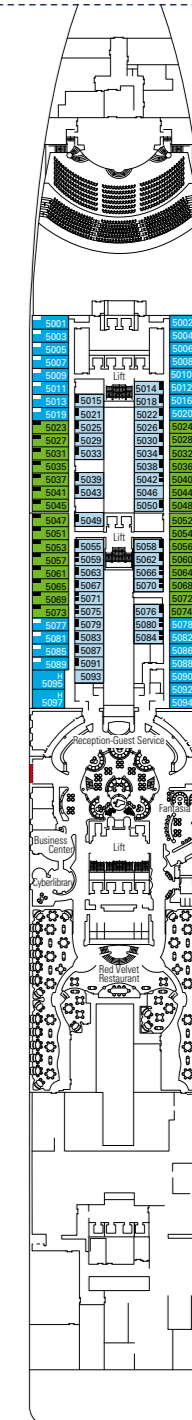

MSC Fantasia

Use the deck plans to select your ideal cabin.
Choose the deck you wish then use the colours to identify the category of accommodation you desire.

Cabins 1637 | Guests 4363

Cabin Categories and Experiences.

LEGEND

- ▲ Sofa bed
- ◆ Double sofa bed
- 3rd bed is a pullman bed
- 3rd and 4th beds are pullman beds
- ↔ Connecting Cabins
- ◻ Cabins with panoramic sealed window
- H Cabins for guests with disabilities or reduced mobility
- ◐ Cabins with partial view
- Balcony with metal balustrade
- ◑ Balcony with half glass half metal balustrade

DECK 16
AURORA

DECK 15
SPLENDIDO

DECK 13
ARCOBALENO

DECK 12
INCANTO

DECK 11
MERAVIGLIA

DECK 10
SOGNO

DECK 9
RADIO SO

DECK 8
FAVOLA

DECK 5
FANTASIA

*Data and descriptions are subject to change and will be verified at the time of booking.