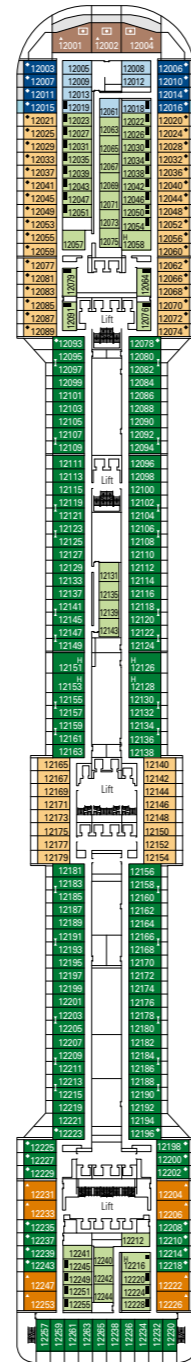

MSC Fantasia

Use the deck plans to select your ideal cabin.
Choose the deck you wish then use the colours to identify the category of accommodation you desire.

Cabins 1637 | Guests 4363

Cabin Categories and Experiences.

LEGEND

- ▲ Sofa bed
- ◆ Double sofa bed
- 3rd bed is a pullman bed
- 3rd and 4th beds are pullman beds
- ↔ Connecting Cabins
- ◻ Cabins with panoramic sealed window
- H Cabins for guests with disabilities or reduced mobility
- ◐ Cabins with partial view
- Balcony with metal balustrade
- ◑ Balcony with half glass half metal balustrade

*The ship offers many family cabins which are the combination of 2 connected cabins. Please contact your travel agent for all the available options.
*All cabins have one double bed convertible to two single beds.
*3rd bed available in all categories.
*4th bed available in all categories except for Aurea Suites and MSC Yacht Club Suites.
*Sealed panoramic window.

DECK 16
AURORA

DECK 15
SPLENDIDO

DECK 13
ARCOBALENO

DECK 12
INCANTO

DECK 11
MERAVIGLIA

DECK 10
SOGNO

DECK 9
RADIO SO

DECK 8
FAVOLA