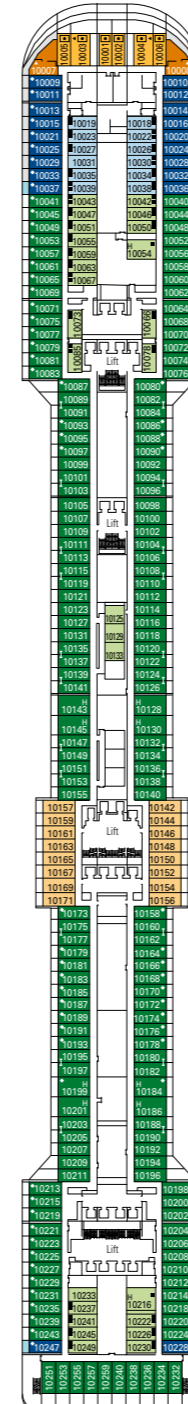

MSC Fantasia

Use the deck plans to select your ideal cabin.
Choose the deck you wish then use the colours to identify the category of accommodation you desire.

Cabins 1637 | Guests 4363

Cabin Categories and Experiences.

LEGEND

- ▲ Sofa bed
- ◆ Double sofa bed
- 3rd bed is a pullman bed
- 3rd and 4th beds are pullman beds
- ↔ Connecting Cabins
- ◻ Cabins with panoramic sealed window
- H Cabins for guests with disabilities or reduced mobility
- ◐ Cabins with partial view
- Balcony with metal balustrade
- ◑ Balcony with half glass half metal balustrade

DECK 16
AURORA

DECK 15
SPLENDIDO

DECK 13
ARCOBALENO

DECK 12
INCANTO

DECK 11
MERAVIGLIA

DECK 10
SOGNO

DECK 9
RADIO SO

DECK 8
FAVOLA

DECK 5
FANTASIA

*Data and descriptions are subject to change and will be verified at the time of booking.