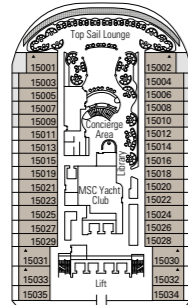

MSC Fantasia

Use the deck plans to select your ideal cabin.
Choose the deck you wish then use the colours to identify the category of accommodation you desire.

Cabins 1637 | Guests 4363

Cabin Categories and Experiences.

BELLA EXPERIENCE

- Interior
- Ocean View
- Balcony

FANTASTICA EXPERIENCE

- Interior
- Ocean View
- Balcony
- Family Cabins*

AUREA EXPERIENCE

- Balcony
- Suite*
- Suite

MSC YACHT CLUB

- Deluxe Suite
- Executive & Family Suite*
- Royal Suite

LEGEND

- ▲ Sofa bed
- Double sofa bed
- 3rd bed is a pullman bed
- 3rd and 4th beds are pullman beds
- ↔ Connecting Cabins
- ◻ Cabins with panoramic sealed window
- H Cabins for guests with disabilities or reduced mobility
- ◐ Cabins with partial view
- Balcony with metal balustrade
- ◑ Balcony with half glass half metal balustrade

*The ship offers many family cabins which are the combination of 2 connected cabins. Please contact your travel agent for all the available options.
*All cabins have one double bed convertible to two single beds.
*3rd bed available in all categories.
*4th bed available in all categories except for Aurea Suites and MSC Yacht Club Suites.
*Sealed panoramic window.

DECK 16
AURORA

*Data and descriptions are subject to change and will be verified at the time of booking.